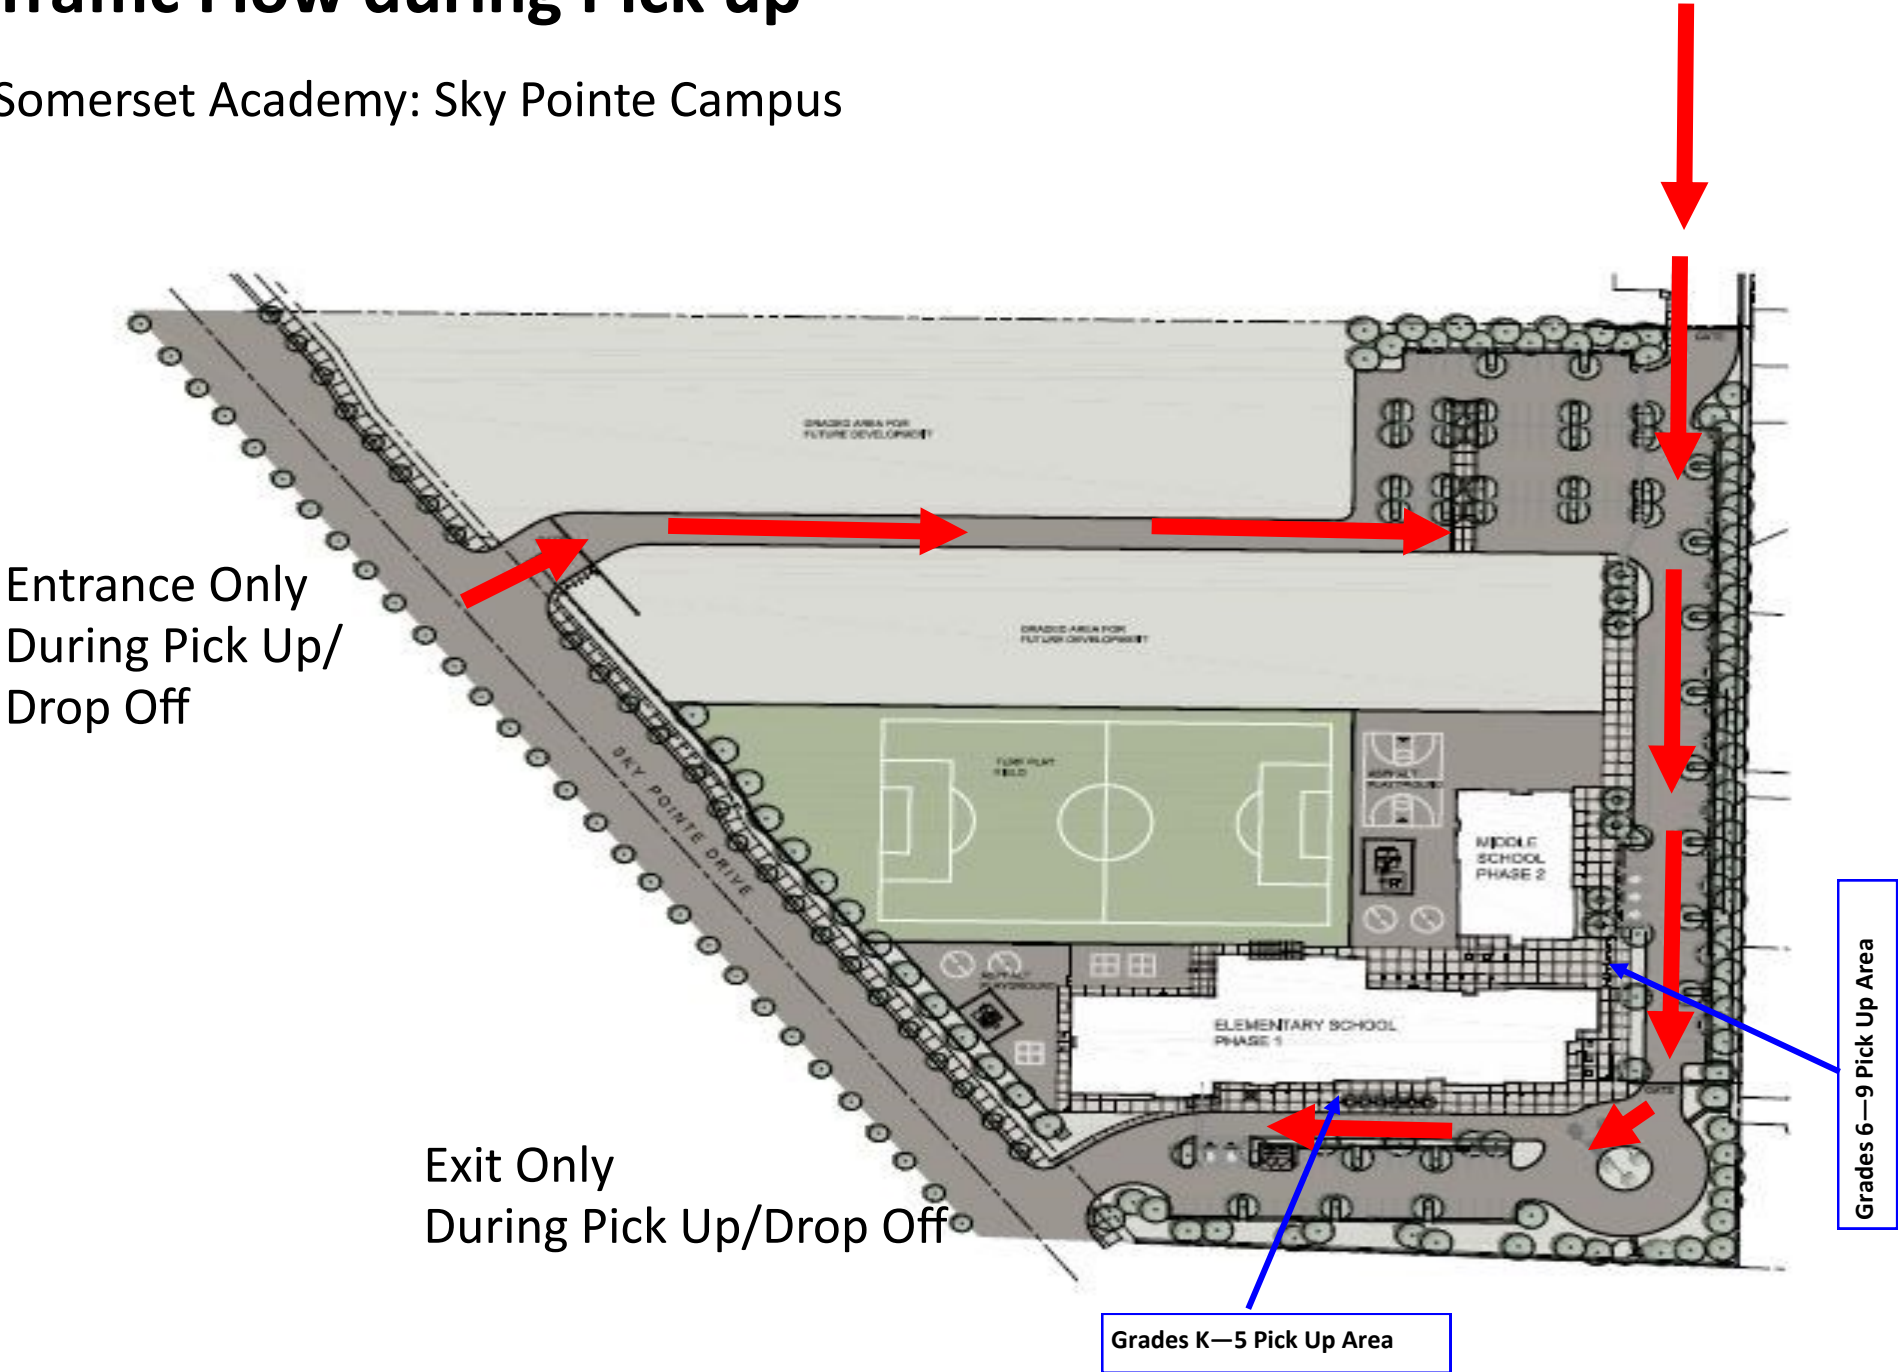

# Traffic Flow during Drop Off

Somerset Academy: Sky Pointe Campus

Entrance Only  
During Pick Up/  
Drop Off

Exit Only  
During Pick Up/Drop Off

Kindergarten Drop Off Area

Grades 1-9 Drop Off Area

# Traffic Flow during Pick up

Somerset Academy: Sky Pointe Campus

Entrance Only  
During Pick Up/  
Drop Off

Exit Only  
During Pick Up/Drop Off

Grades K—5 Pick Up Area

Grades 6—9 Pick Up Area