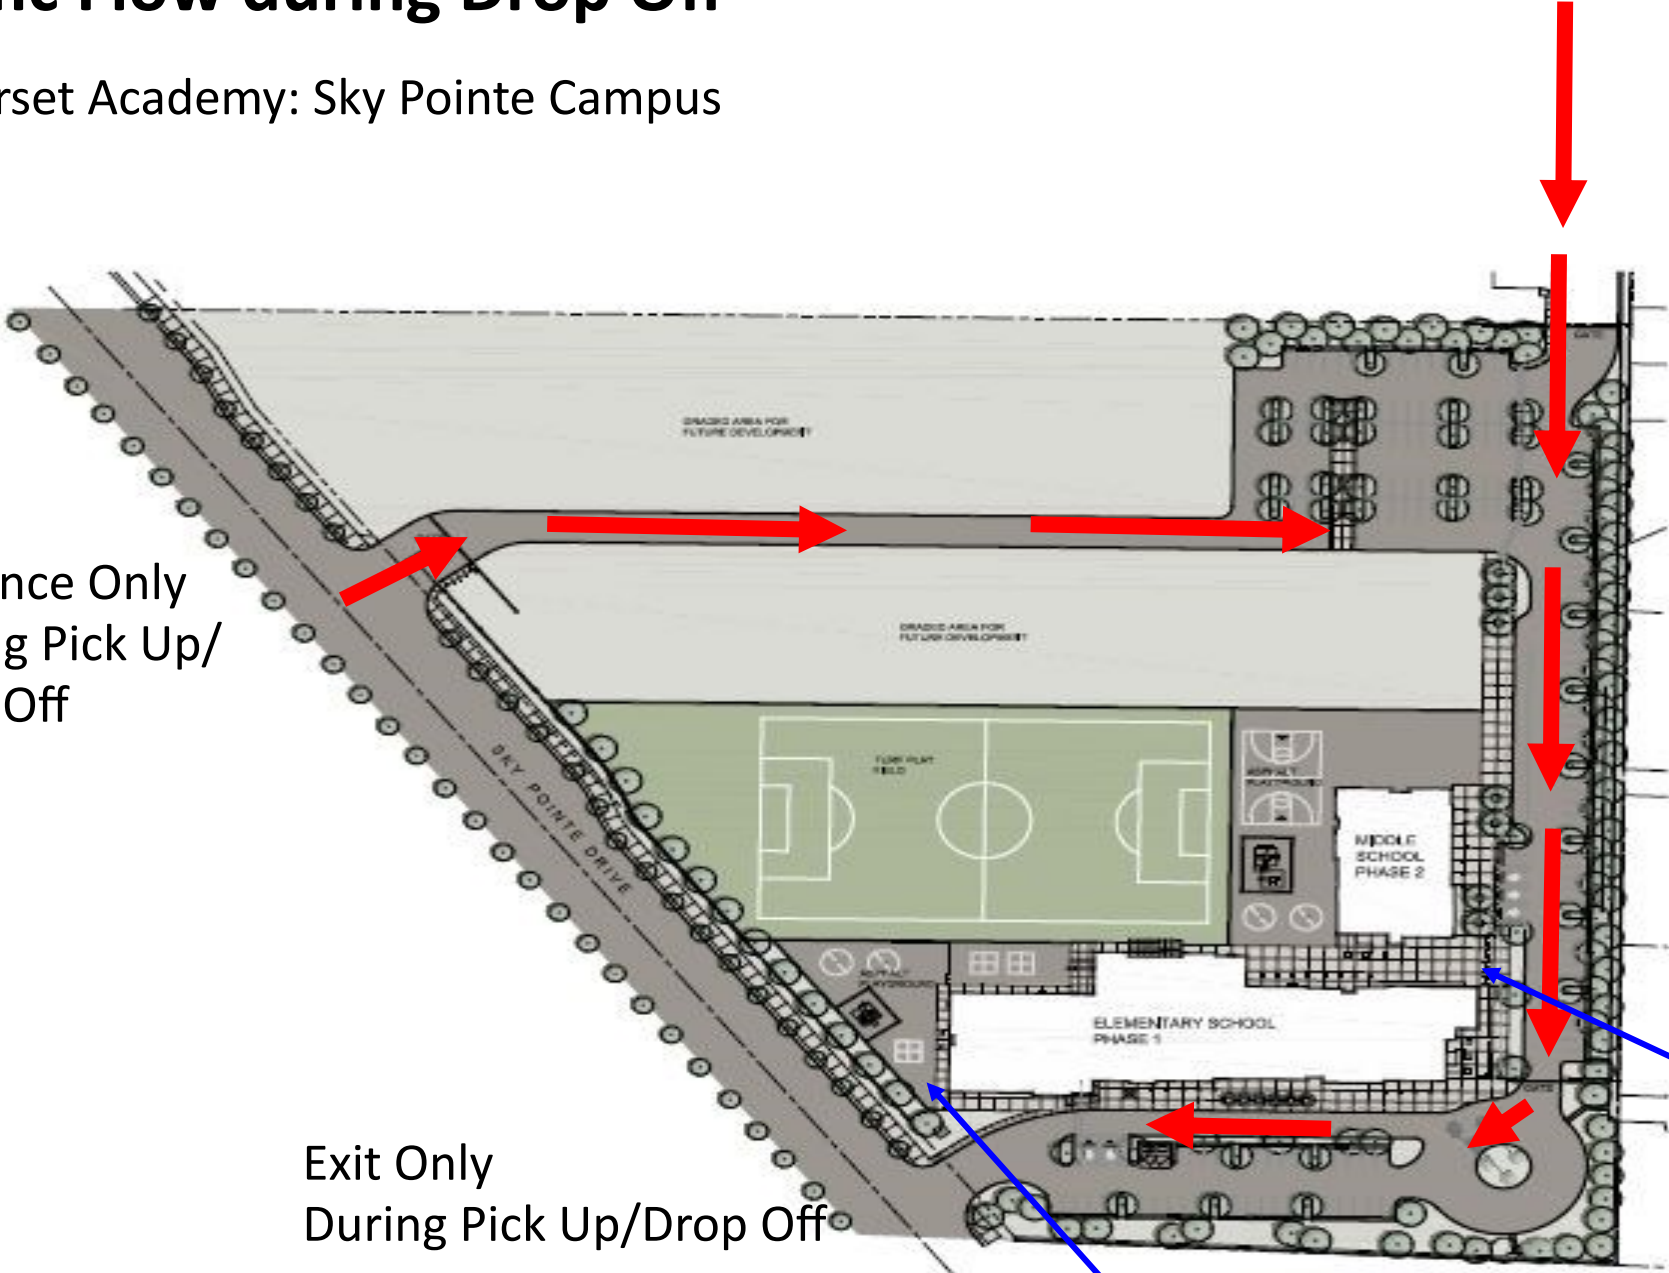

# Traffic Flow during Drop Off

Somerset Academy: Sky Pointe Campus

Entrance Only  
During Pick Up/  
Drop Off

Exit Only  
During Pick Up/Drop Off

Kindergarten Drop Off Area

Grades 1-9 Drop Off Area

# Traffic Flow during Pick up

Somerset Academy: Sky Pointe Campus

Entrance Only  
During Pick Up/  
Drop Off

Exit Only  
During Pick Up/Drop Off

Grades K—5 Pick Up Area

Grades 6—9 Pick Up Area